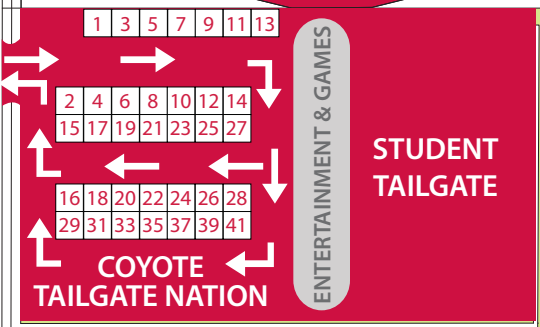

ALUMNI FOUNDATION

W.H. OVER MUSEUM

DAKOTADOME

TAYLOR DRIVE

OVERFLOW PARKING

DAKOTA STREET

A

B

C

D

E

F

N. UNIVERSITY STREET

**PRIORITY PARKING**  
LOTS A-B

**OPEN PARKING**  
LOTS C-E & G-H

**COYOTE TAILGATE NATION & PARKING**  
LOT F

STUDENT TAILGATE PARKING

G

H

ROSE STREET

COYOTE VILLAGE

McFADDEN HALL